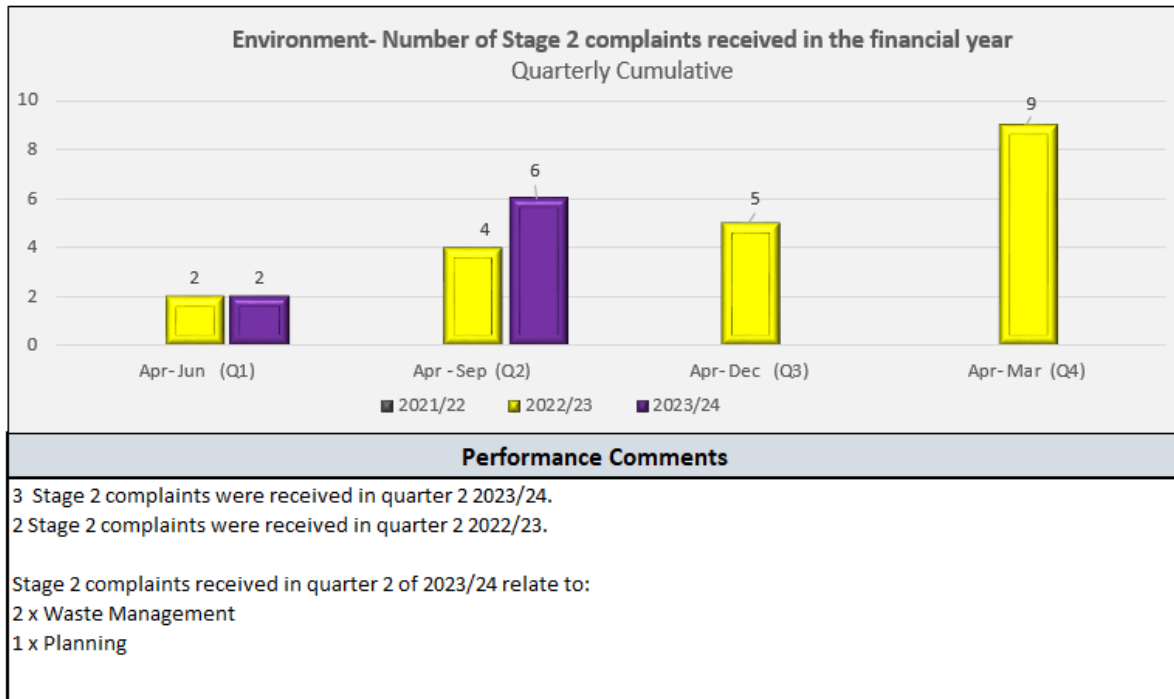

Cyngor Castell-nedd Port Talbot
Neath Port Talbot Council

Performance Measures

Appendix 2 – Environment Directorate

Compliments and Complaints

Quarter 2 (1st April - 30th September) - 2023/24

1.

2.

3.