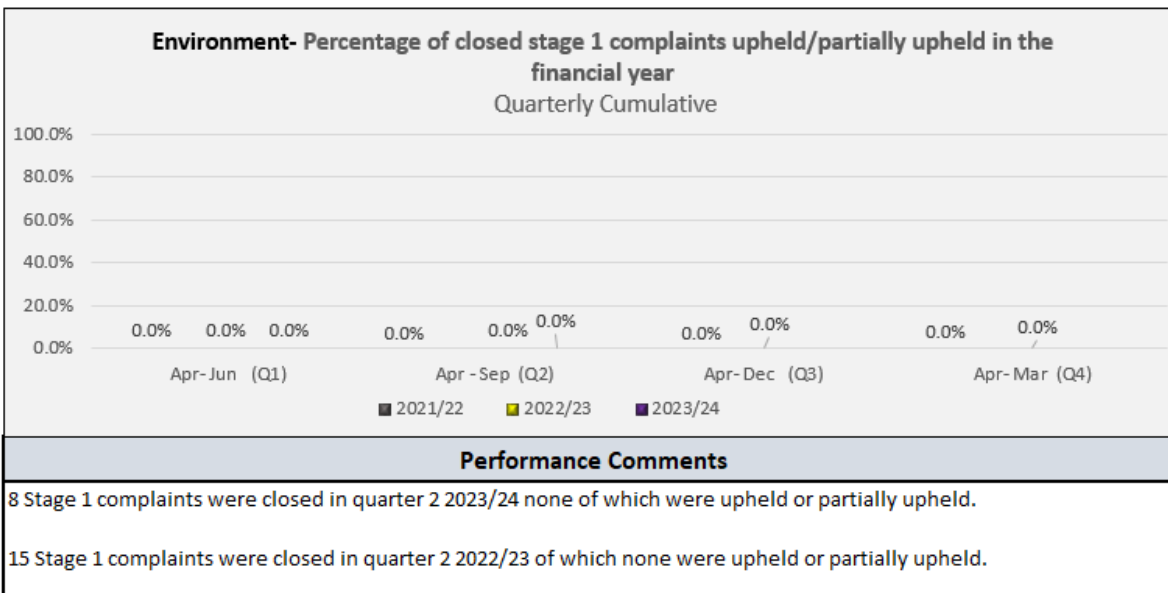

Cyngor Castell-nedd Port Talbot
Neath Port Talbot Council

Performance Measures

Appendix 2 – Environment Directorate

Compliments and Complaints

Quarter 2 (1st April - 30th September) - 2023/24

1.

2.

3.